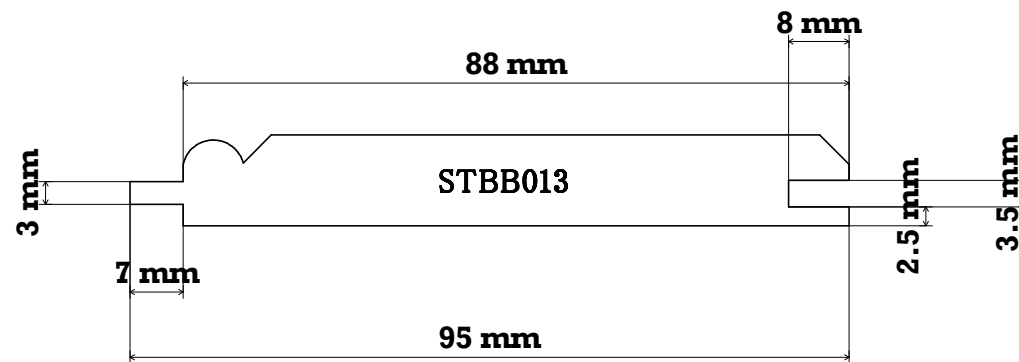

## Ex 16 x 100 Bead and Butt PTG matching

NOTES: Bundle in 5's, run in sets of 100pcs.

**\*\*USE STTG009L+R CUTTERS\*\***

Stock Profile ST16100PTGVBB

	Alsford Timber Ltd	
Stock Profiles	<b>STBB013PD</b>	Scale : 1
03/02/23	Ex 16x100 Bead & Butt	