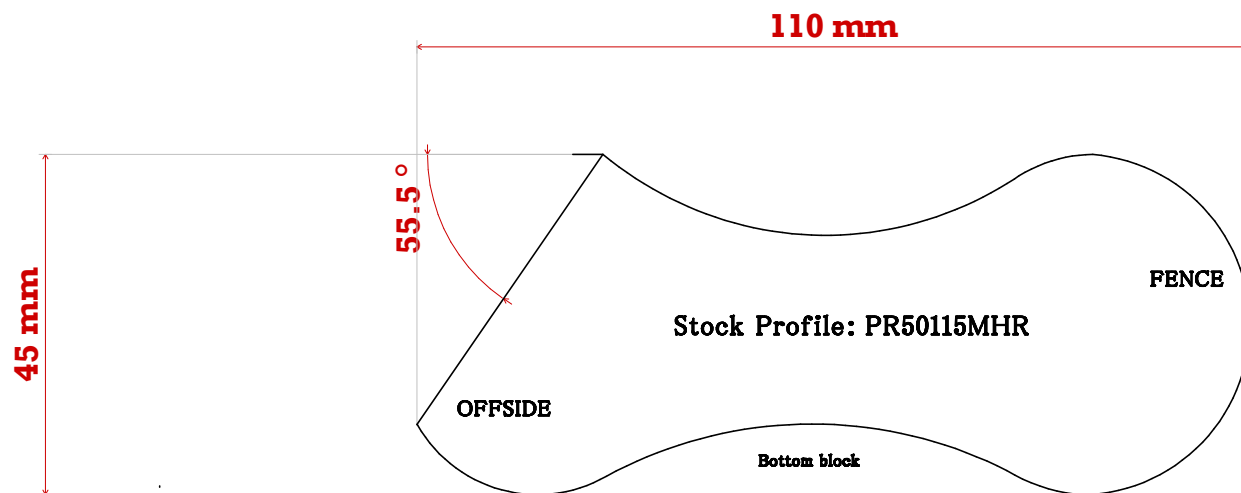

## Ex 50mm x 115mm Wallfix Handrail.

We run this Profile for Oak, Redwood & Meranti Wallfix Handrail.

	Alsford Timber Ltd	
	STH R032PD this is what we run our wallfix to oak & redwood & meranti	
18/01/24	Ex 50x115 Wallfix Handrail	Scale : 1 STOCK